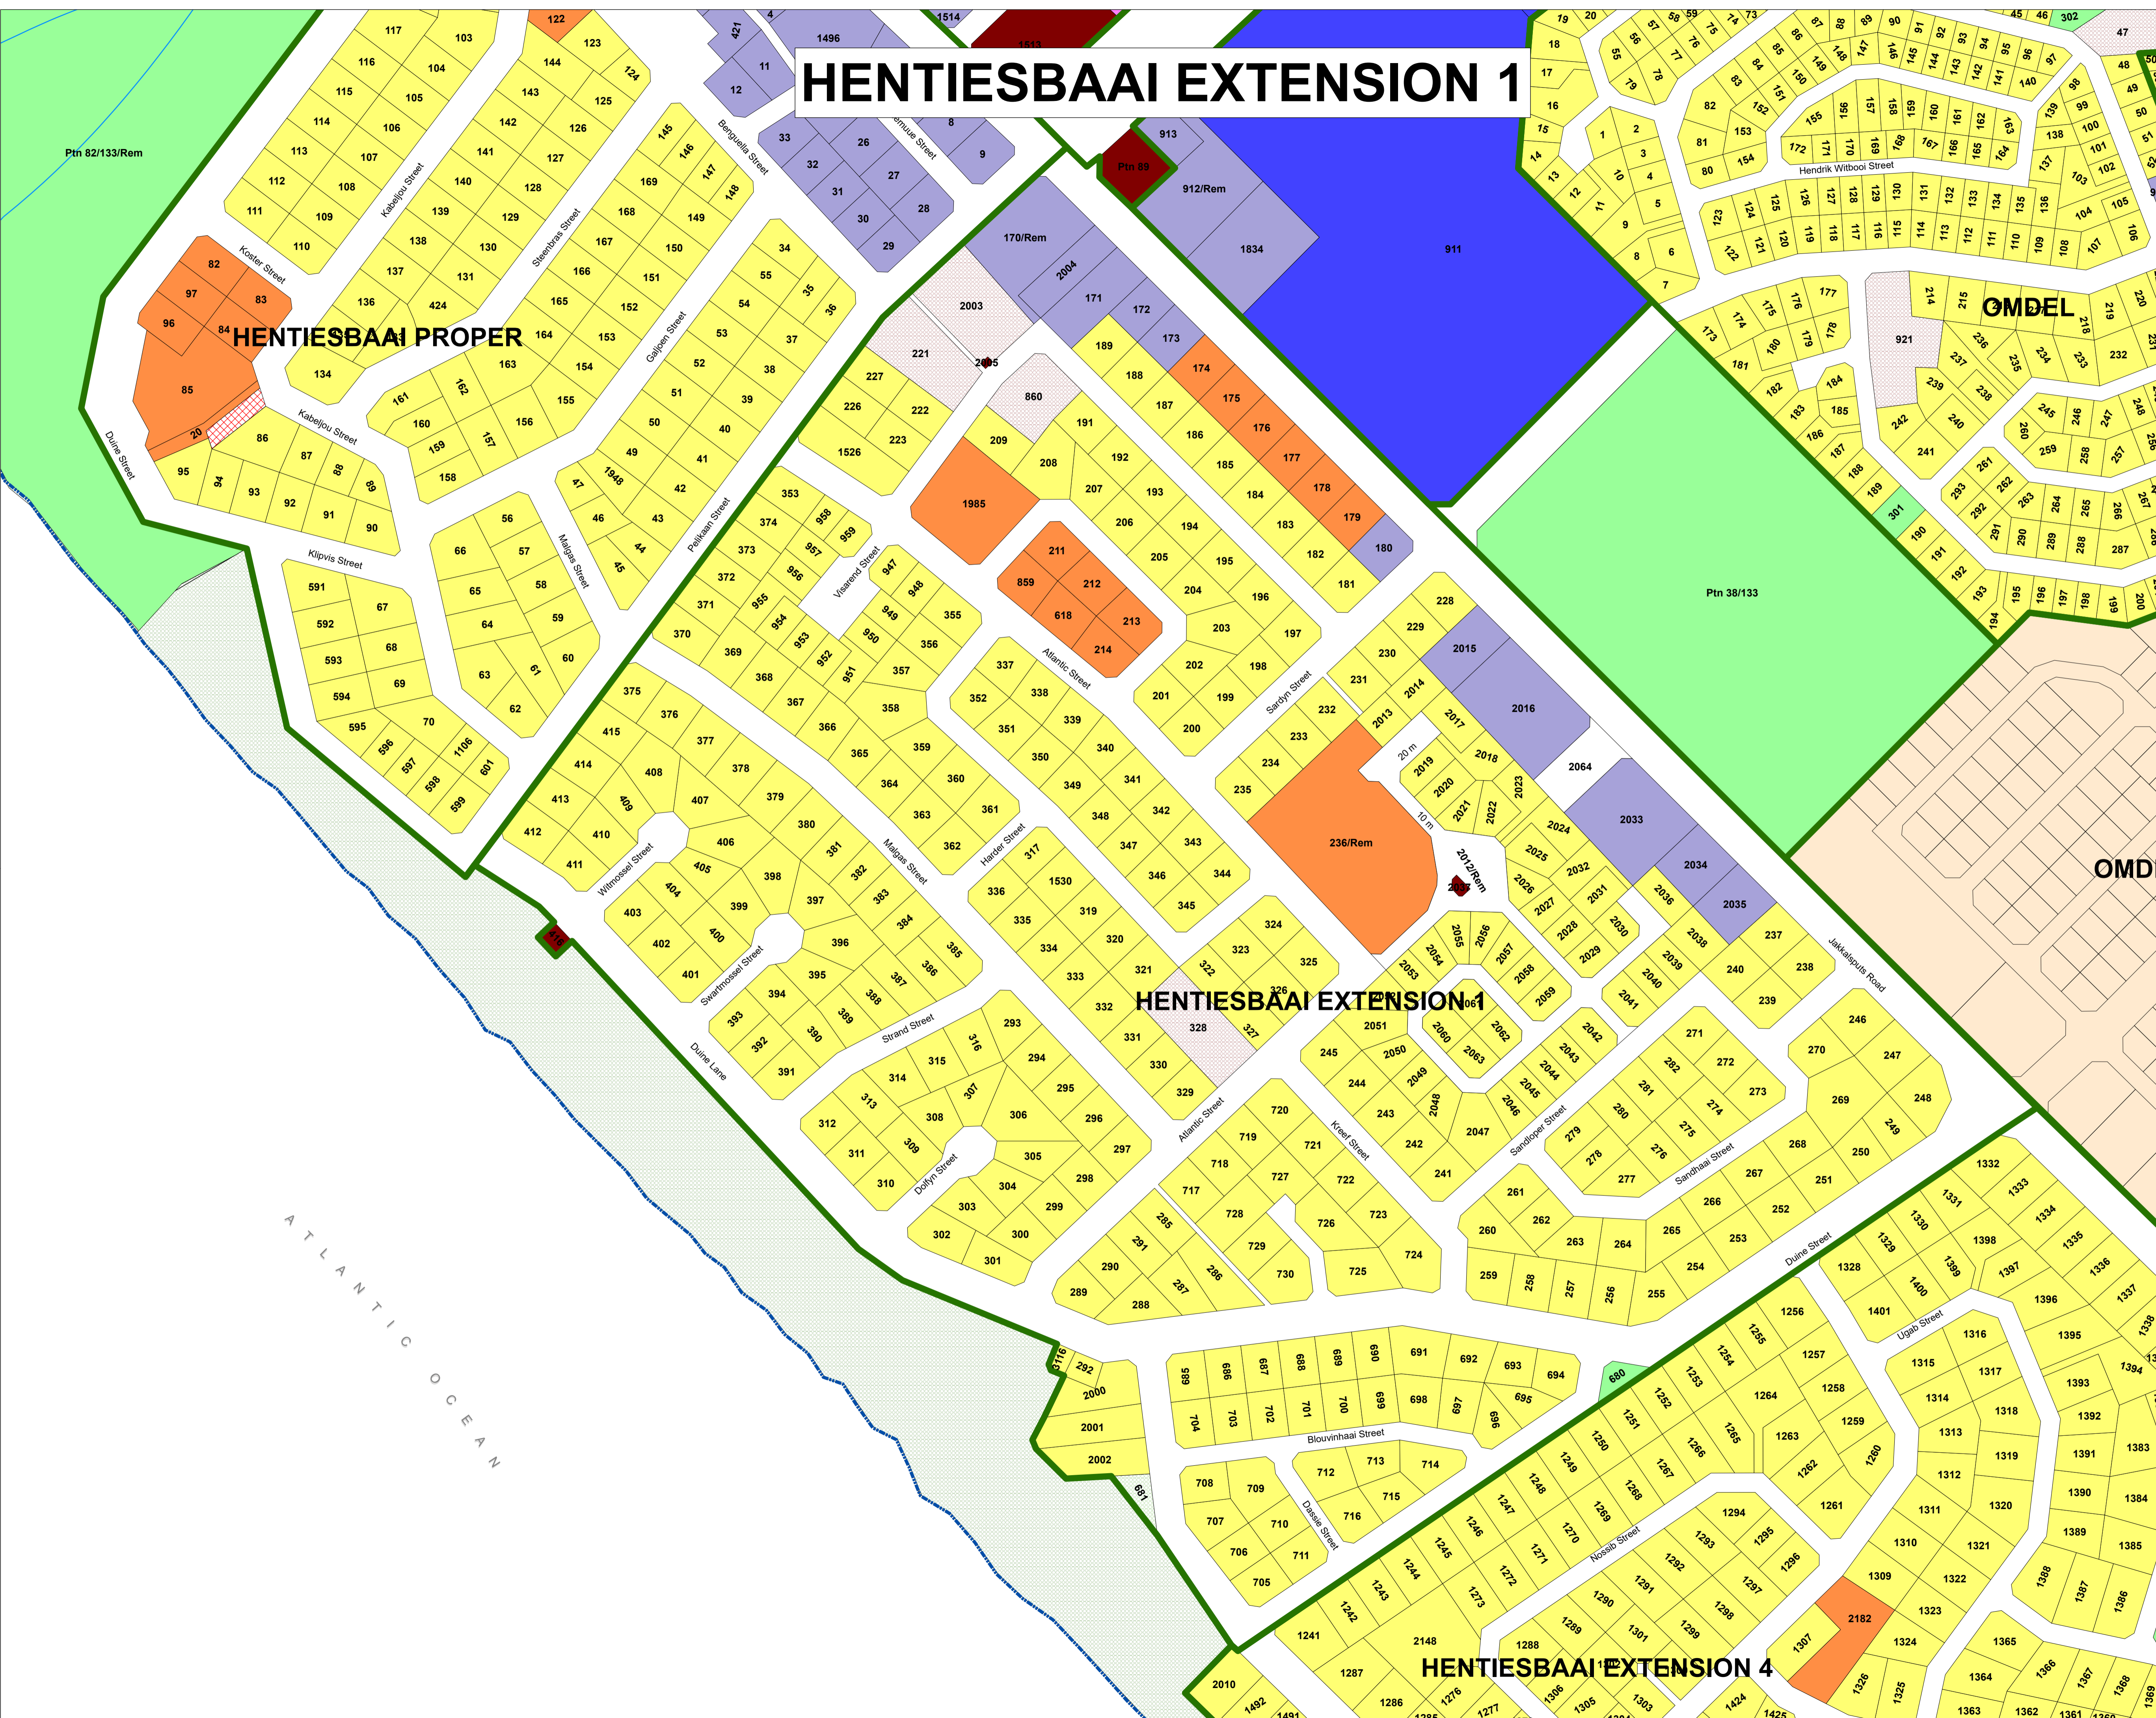

MUNICIPALITY OF HENTIES BAY

Legend

- Zoning**
- Single Residential
 - General Residential 1
 - General Residential 2
 - Office
 - Local Business
 - General Business
 - General Industrial
 - Institutional
 - Private Open Space
 - Special
 - Undetermined
 - New Streets, Proposed Widening
 - Street Closures
 - Government
 - Local Authority
 - Public Open Space
 - Cemetery
 - Existing Streets
 - Beach Area
 - Educational
 - Extension Boundary
 - Local Authority Boundary
 - River

HENTIESBAAI EXTENSION 1

HENTIESBAAI PROPER

HENTIESBAAI EXTENSION 1

HENTIESBAAI EXTENSION 4

OMDEL

OMDEL

HENTIESBAAI EXTENSION 1

AUGUST 2016