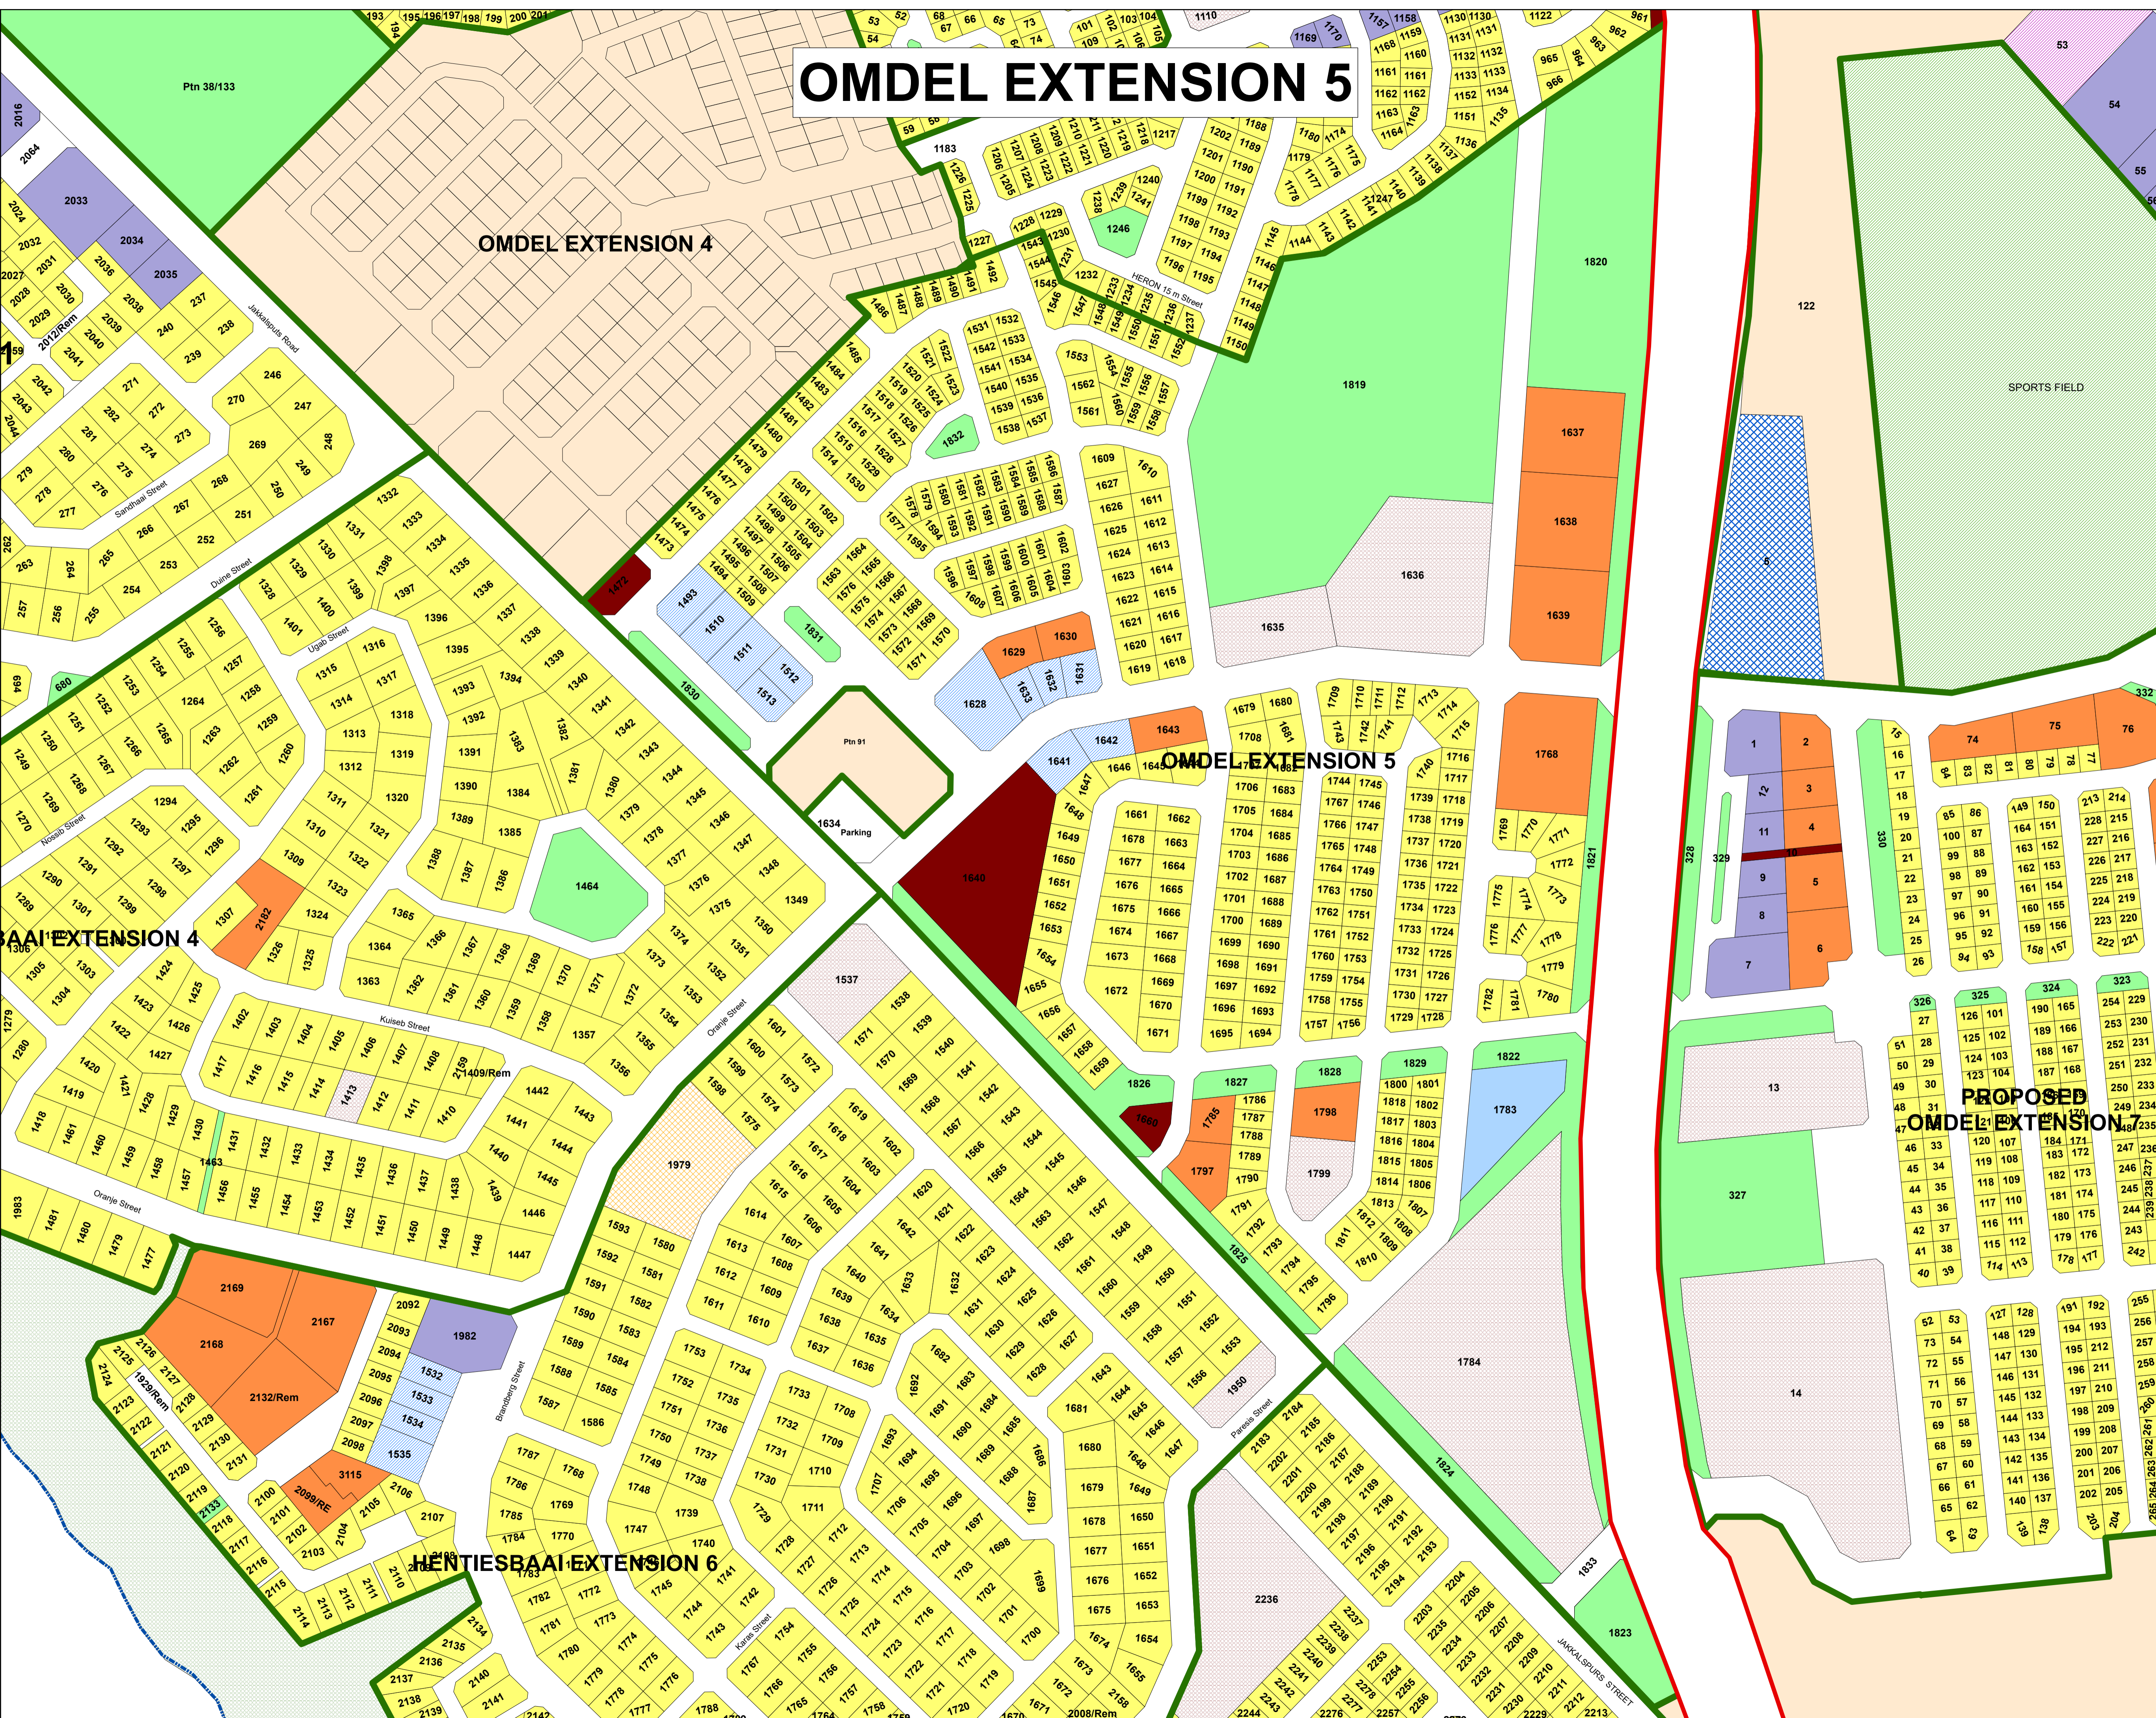

MUNICIPALITY OF HENTIES BAY

Legend

Zoning

- Single Residential
- General Residential 1
- General Residential 2
- Office
- Local Business
- General Business
- General Industrial
- Institutional
- Private Open Space
- Special
- Undetermined
- New Streets, Proposed Widening
- Street Closures
- Government
- Local Authority
- Public Open Space
- Cemetery
- Existing Streets
- Beach Area
- Educational
- Extension Boundary
- Road Reserve

OMDEL EXTENSION 5

OMDEL EXTENSION 5

AUGUST 2016

1:2,300