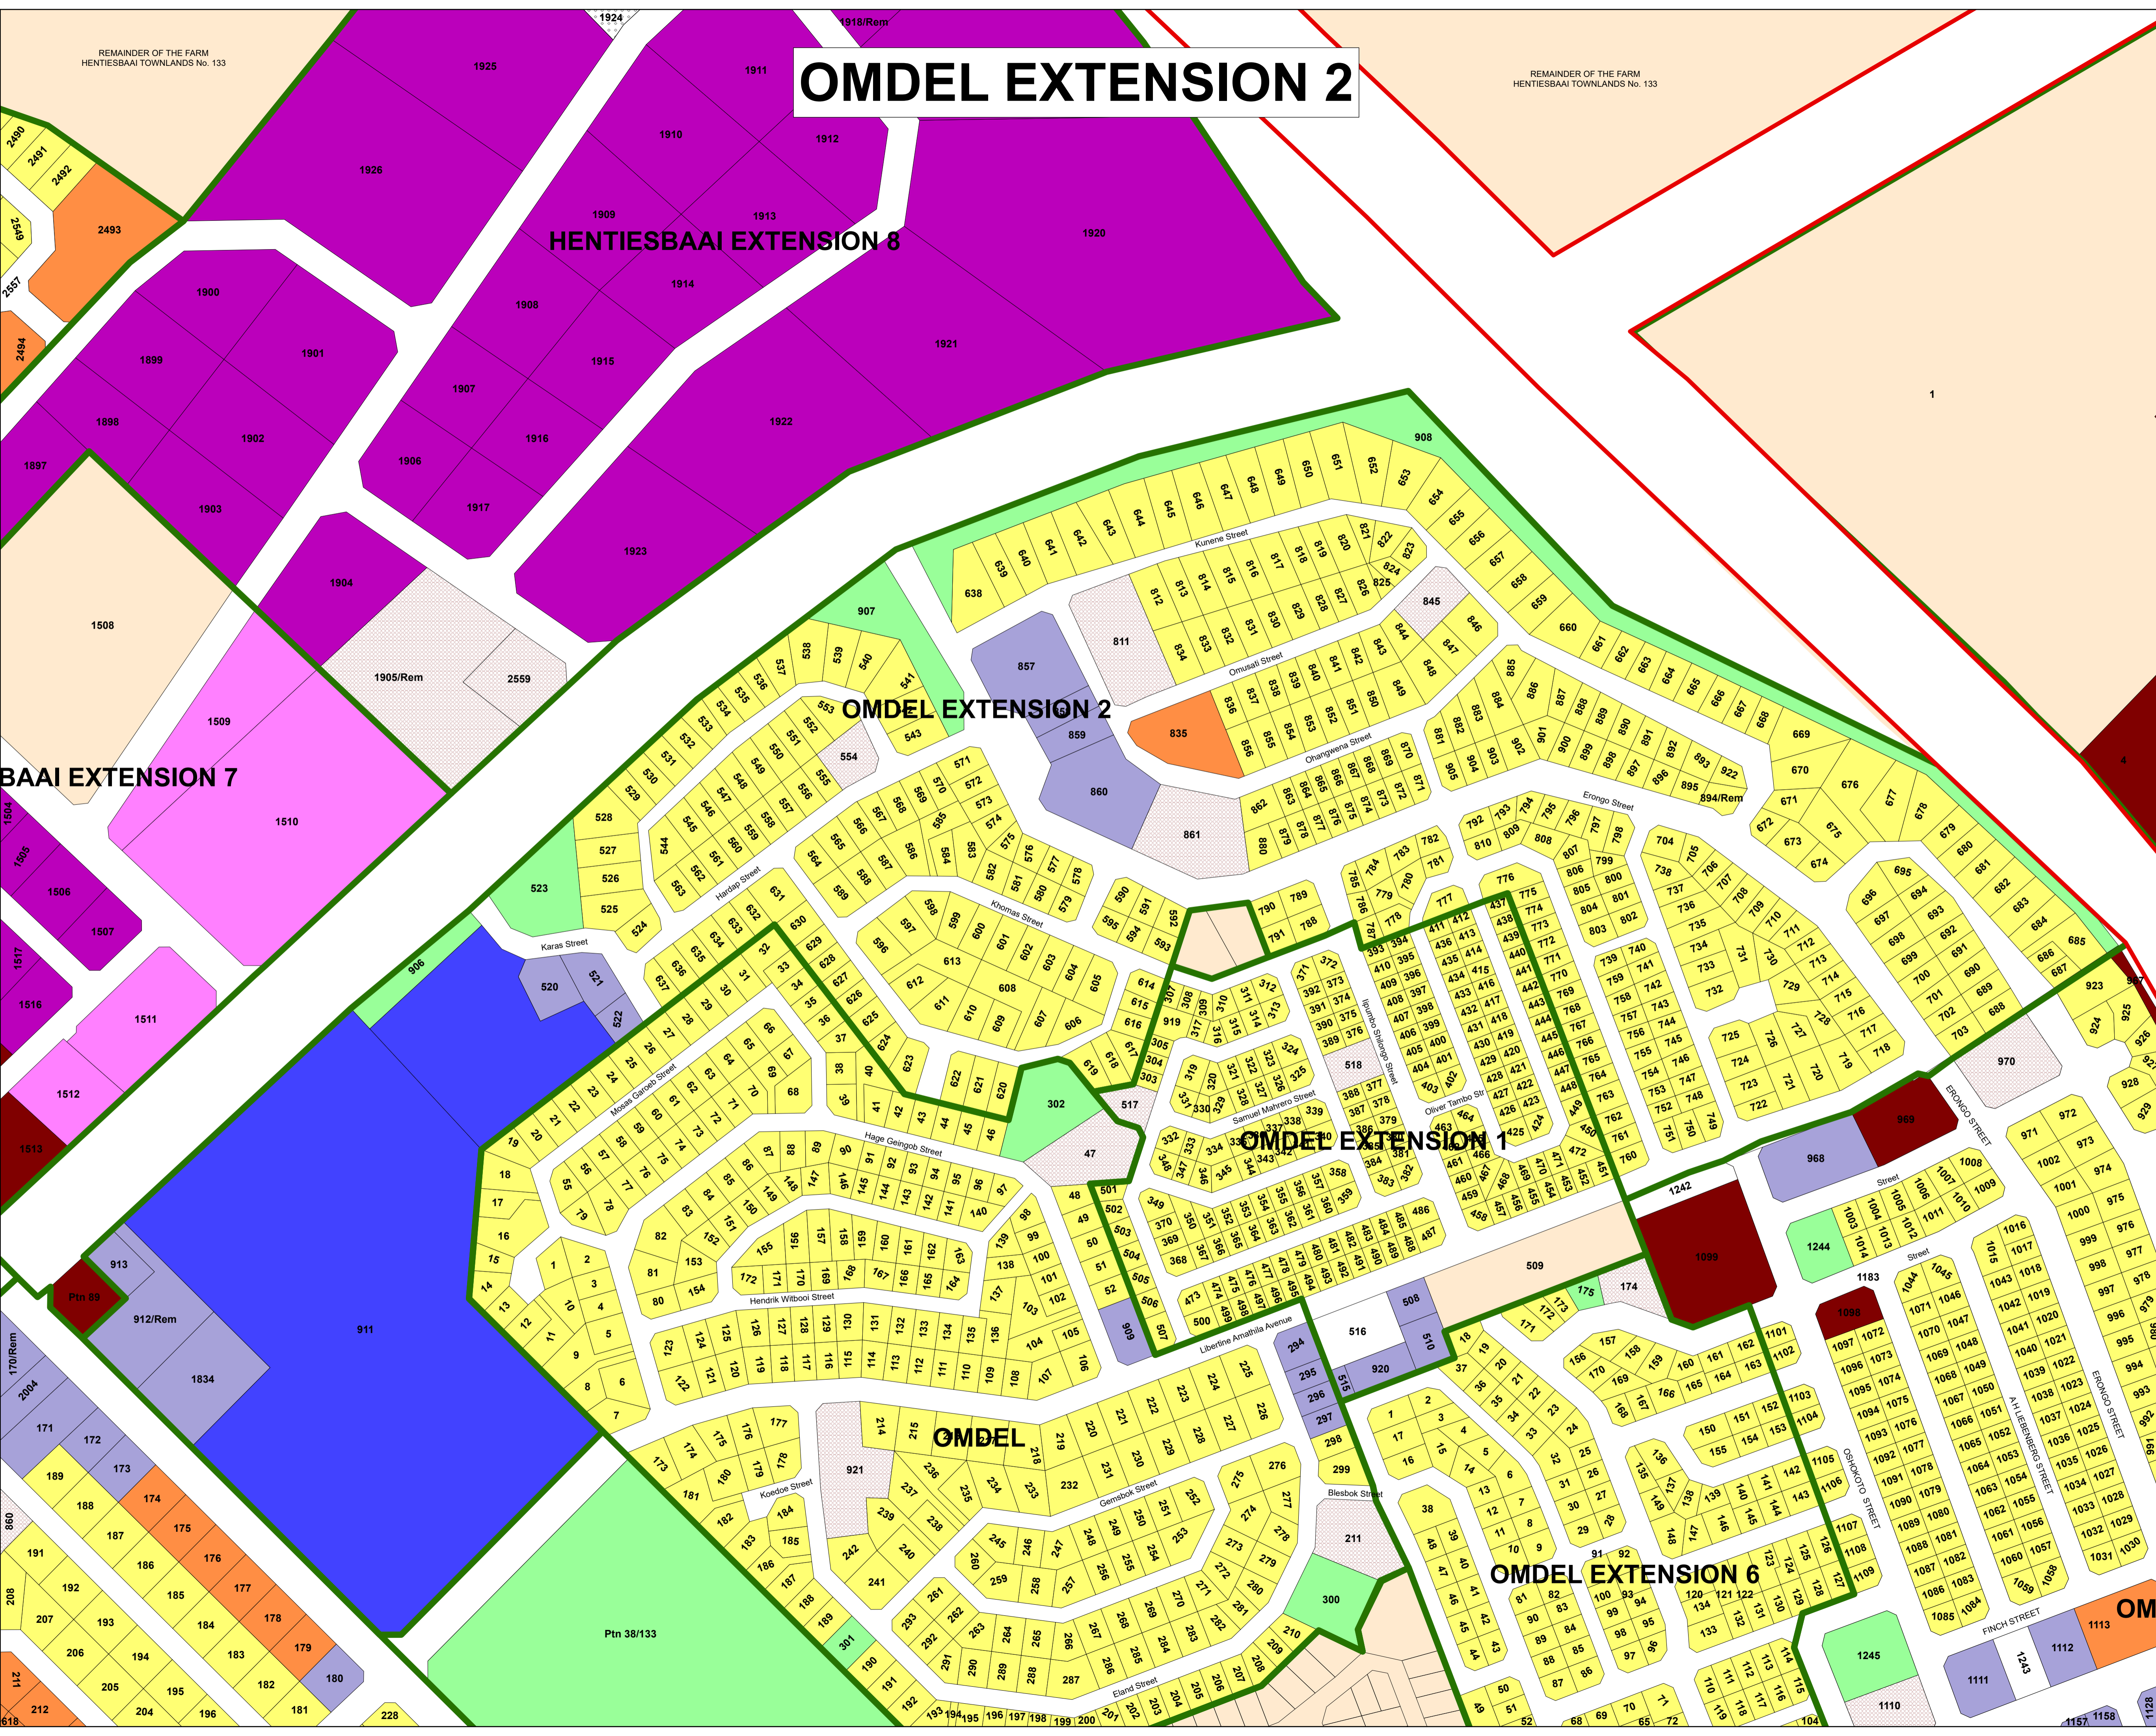

MUNICIPALITY OF HENTIES BAY

Legend

- Zoning**
- Single Residential
 - General Residential 1
 - General Residential 2
 - Office
 - Local Business
 - General Business
 - General Industrial
 - Institutional
 - Private Open Space
 - Special
 - Undetermined
 - New Streets, Proposed Widening
 - Street Closures
 - Government
 - Local Authority
 - Public Open Space
 - Cemetery
 - Existing Streets
 - Beach Area
 - Educational
 - Extension Boundary
 - Road Reserve

OMDEL EXTENSION 2

HENTIESBAAI EXTENSION 8

OMDEL EXTENSION 2

OMDEL EXTENSION 1

OMDEL

OMDEL EXTENSION 6

BAAI EXTENSION 7

OMDEL EXTENSION 2