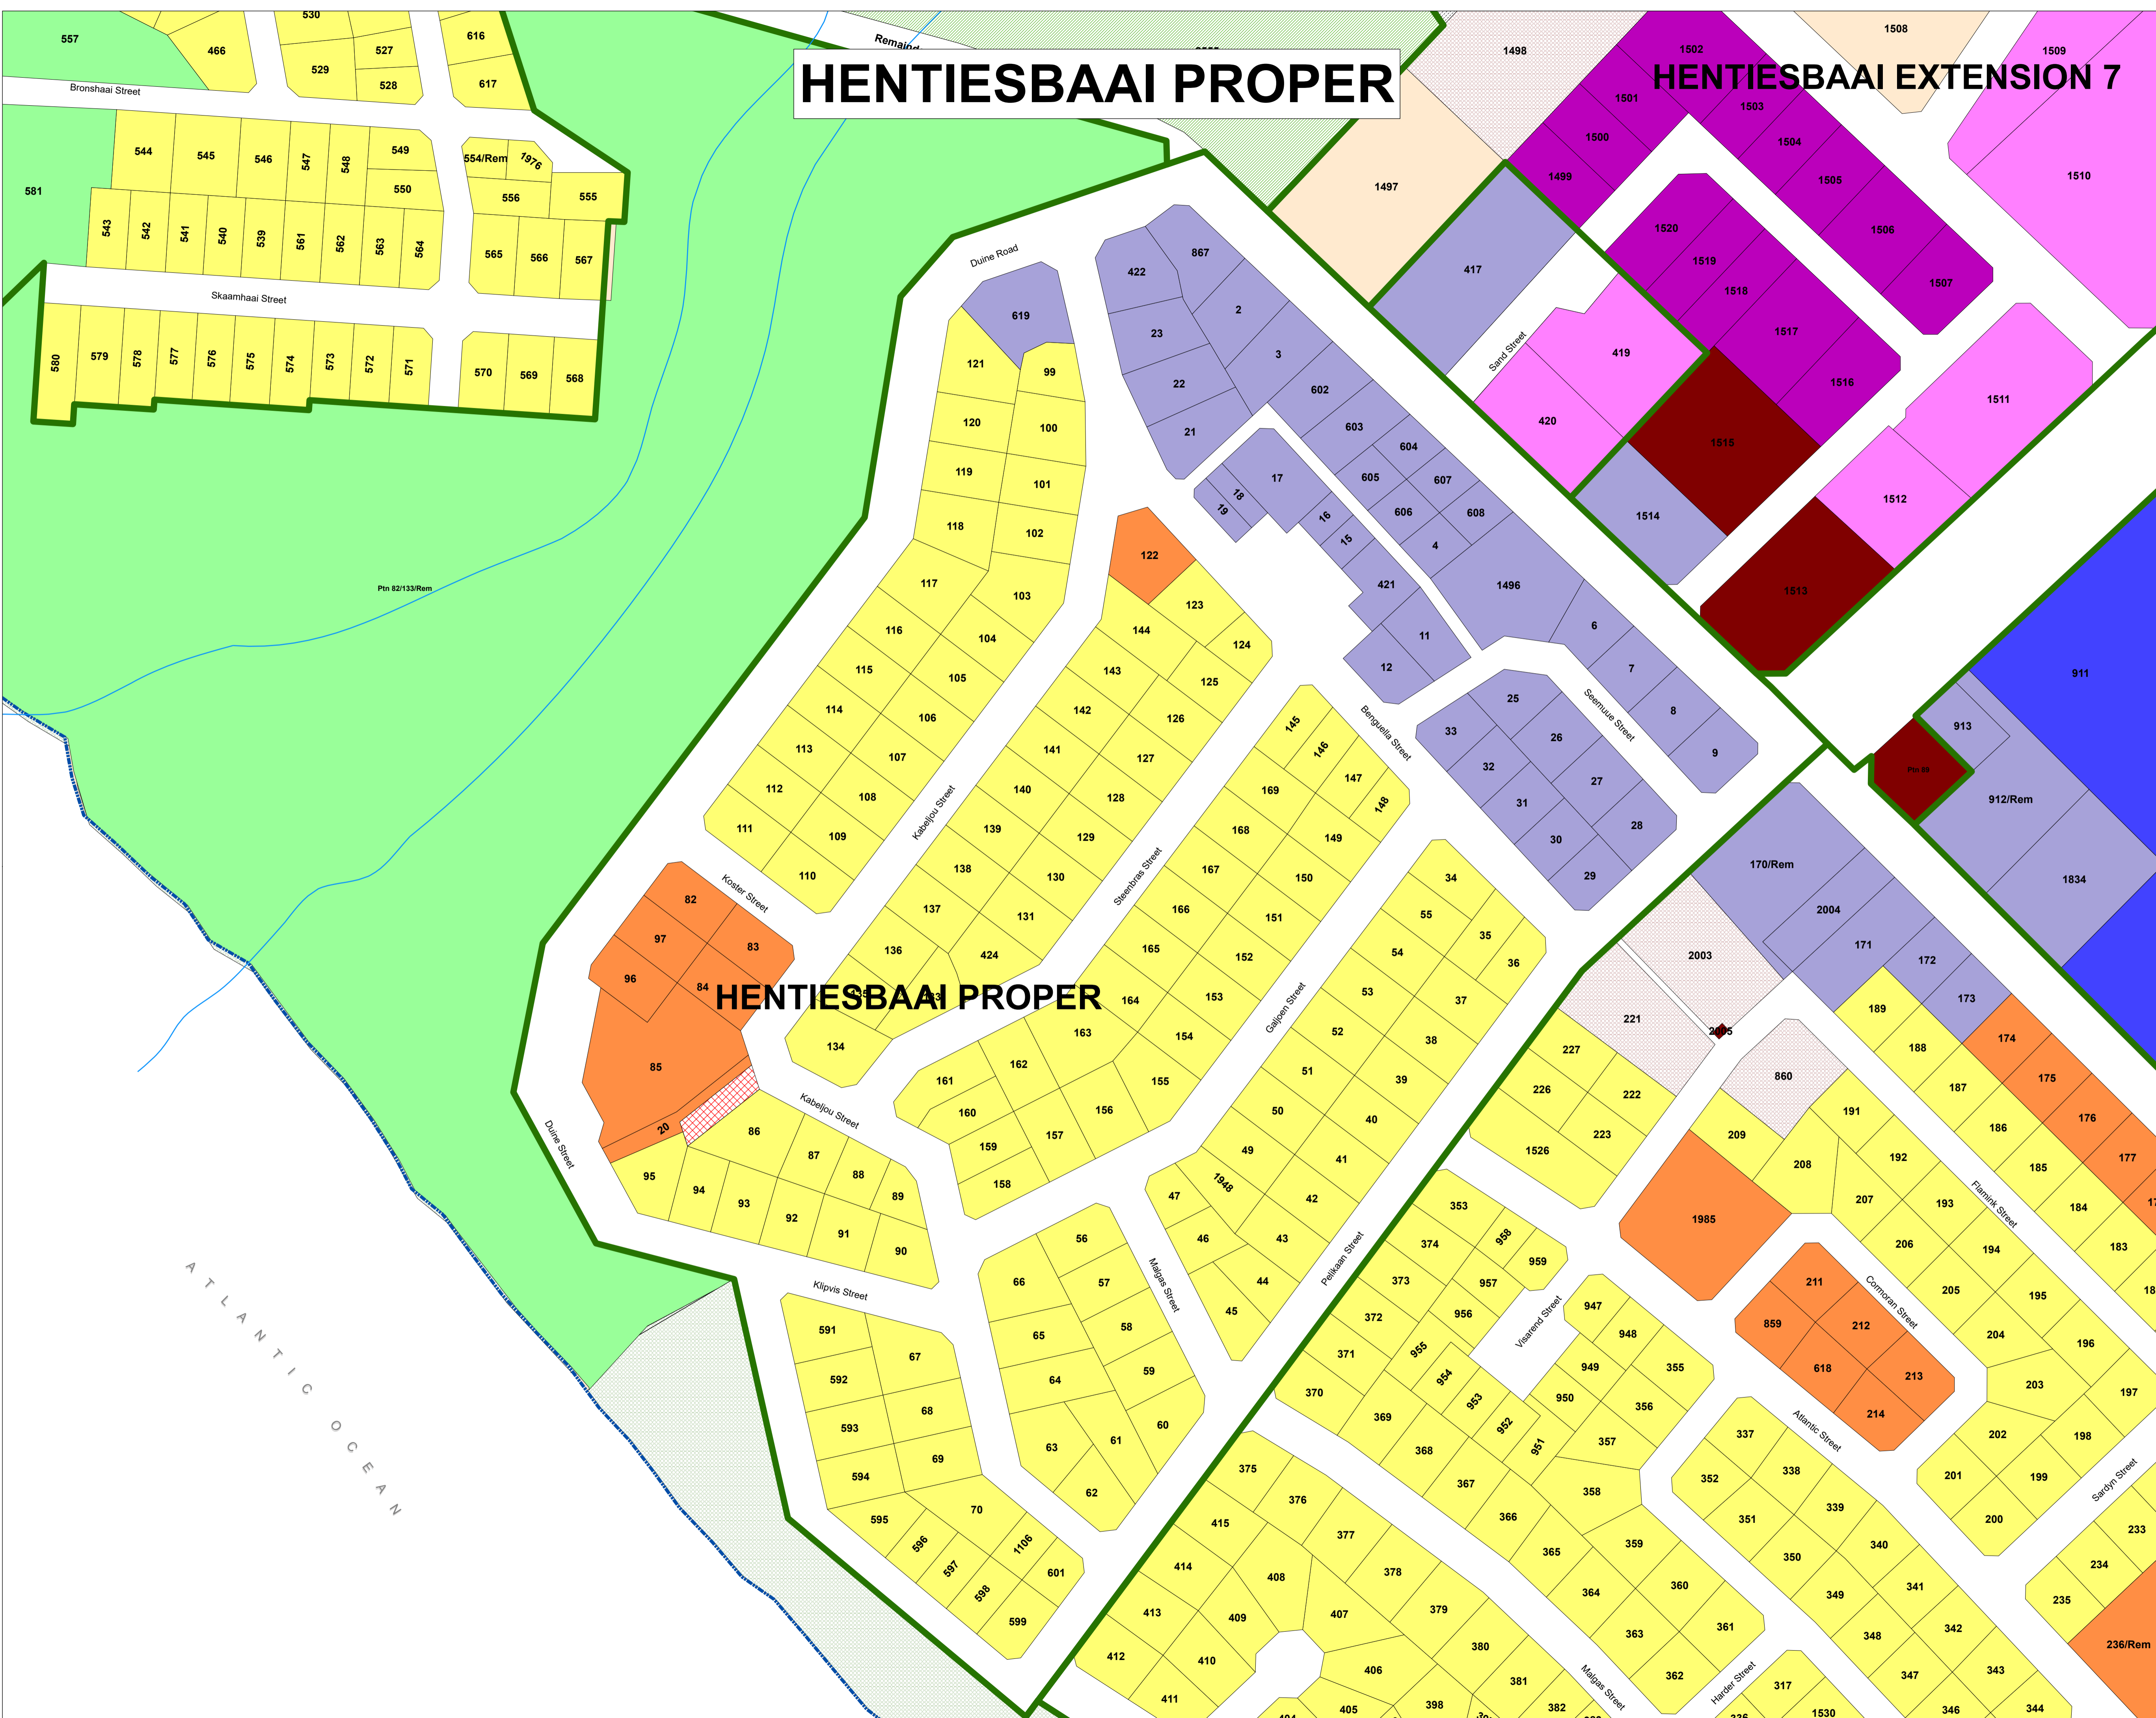

MUNICIPALITY OF HENTIES BAY

Legend

Zoning

- Single Residential
- General Residential 1
- General Residential 2
- Office
- Local Business
- General Business
- General Industrial
- Institutional
- Private Open Space
- Special
- Undetermined
- New Streets, Proposed Widening
- Street Closures
- Government
- Local Authority
- Public Open Space
- Cemetery
- Existing Streets
- Beach Area
- Educational
- Extension Boundary
- Local Authority Boundary
- River

HENTIESBAAI PROPER

HENTIESBAAI EXTENSION 7

HENTIESBAAI PROPER

HENTIESBAAI PROPER

AUGUST 2016

1:1,500