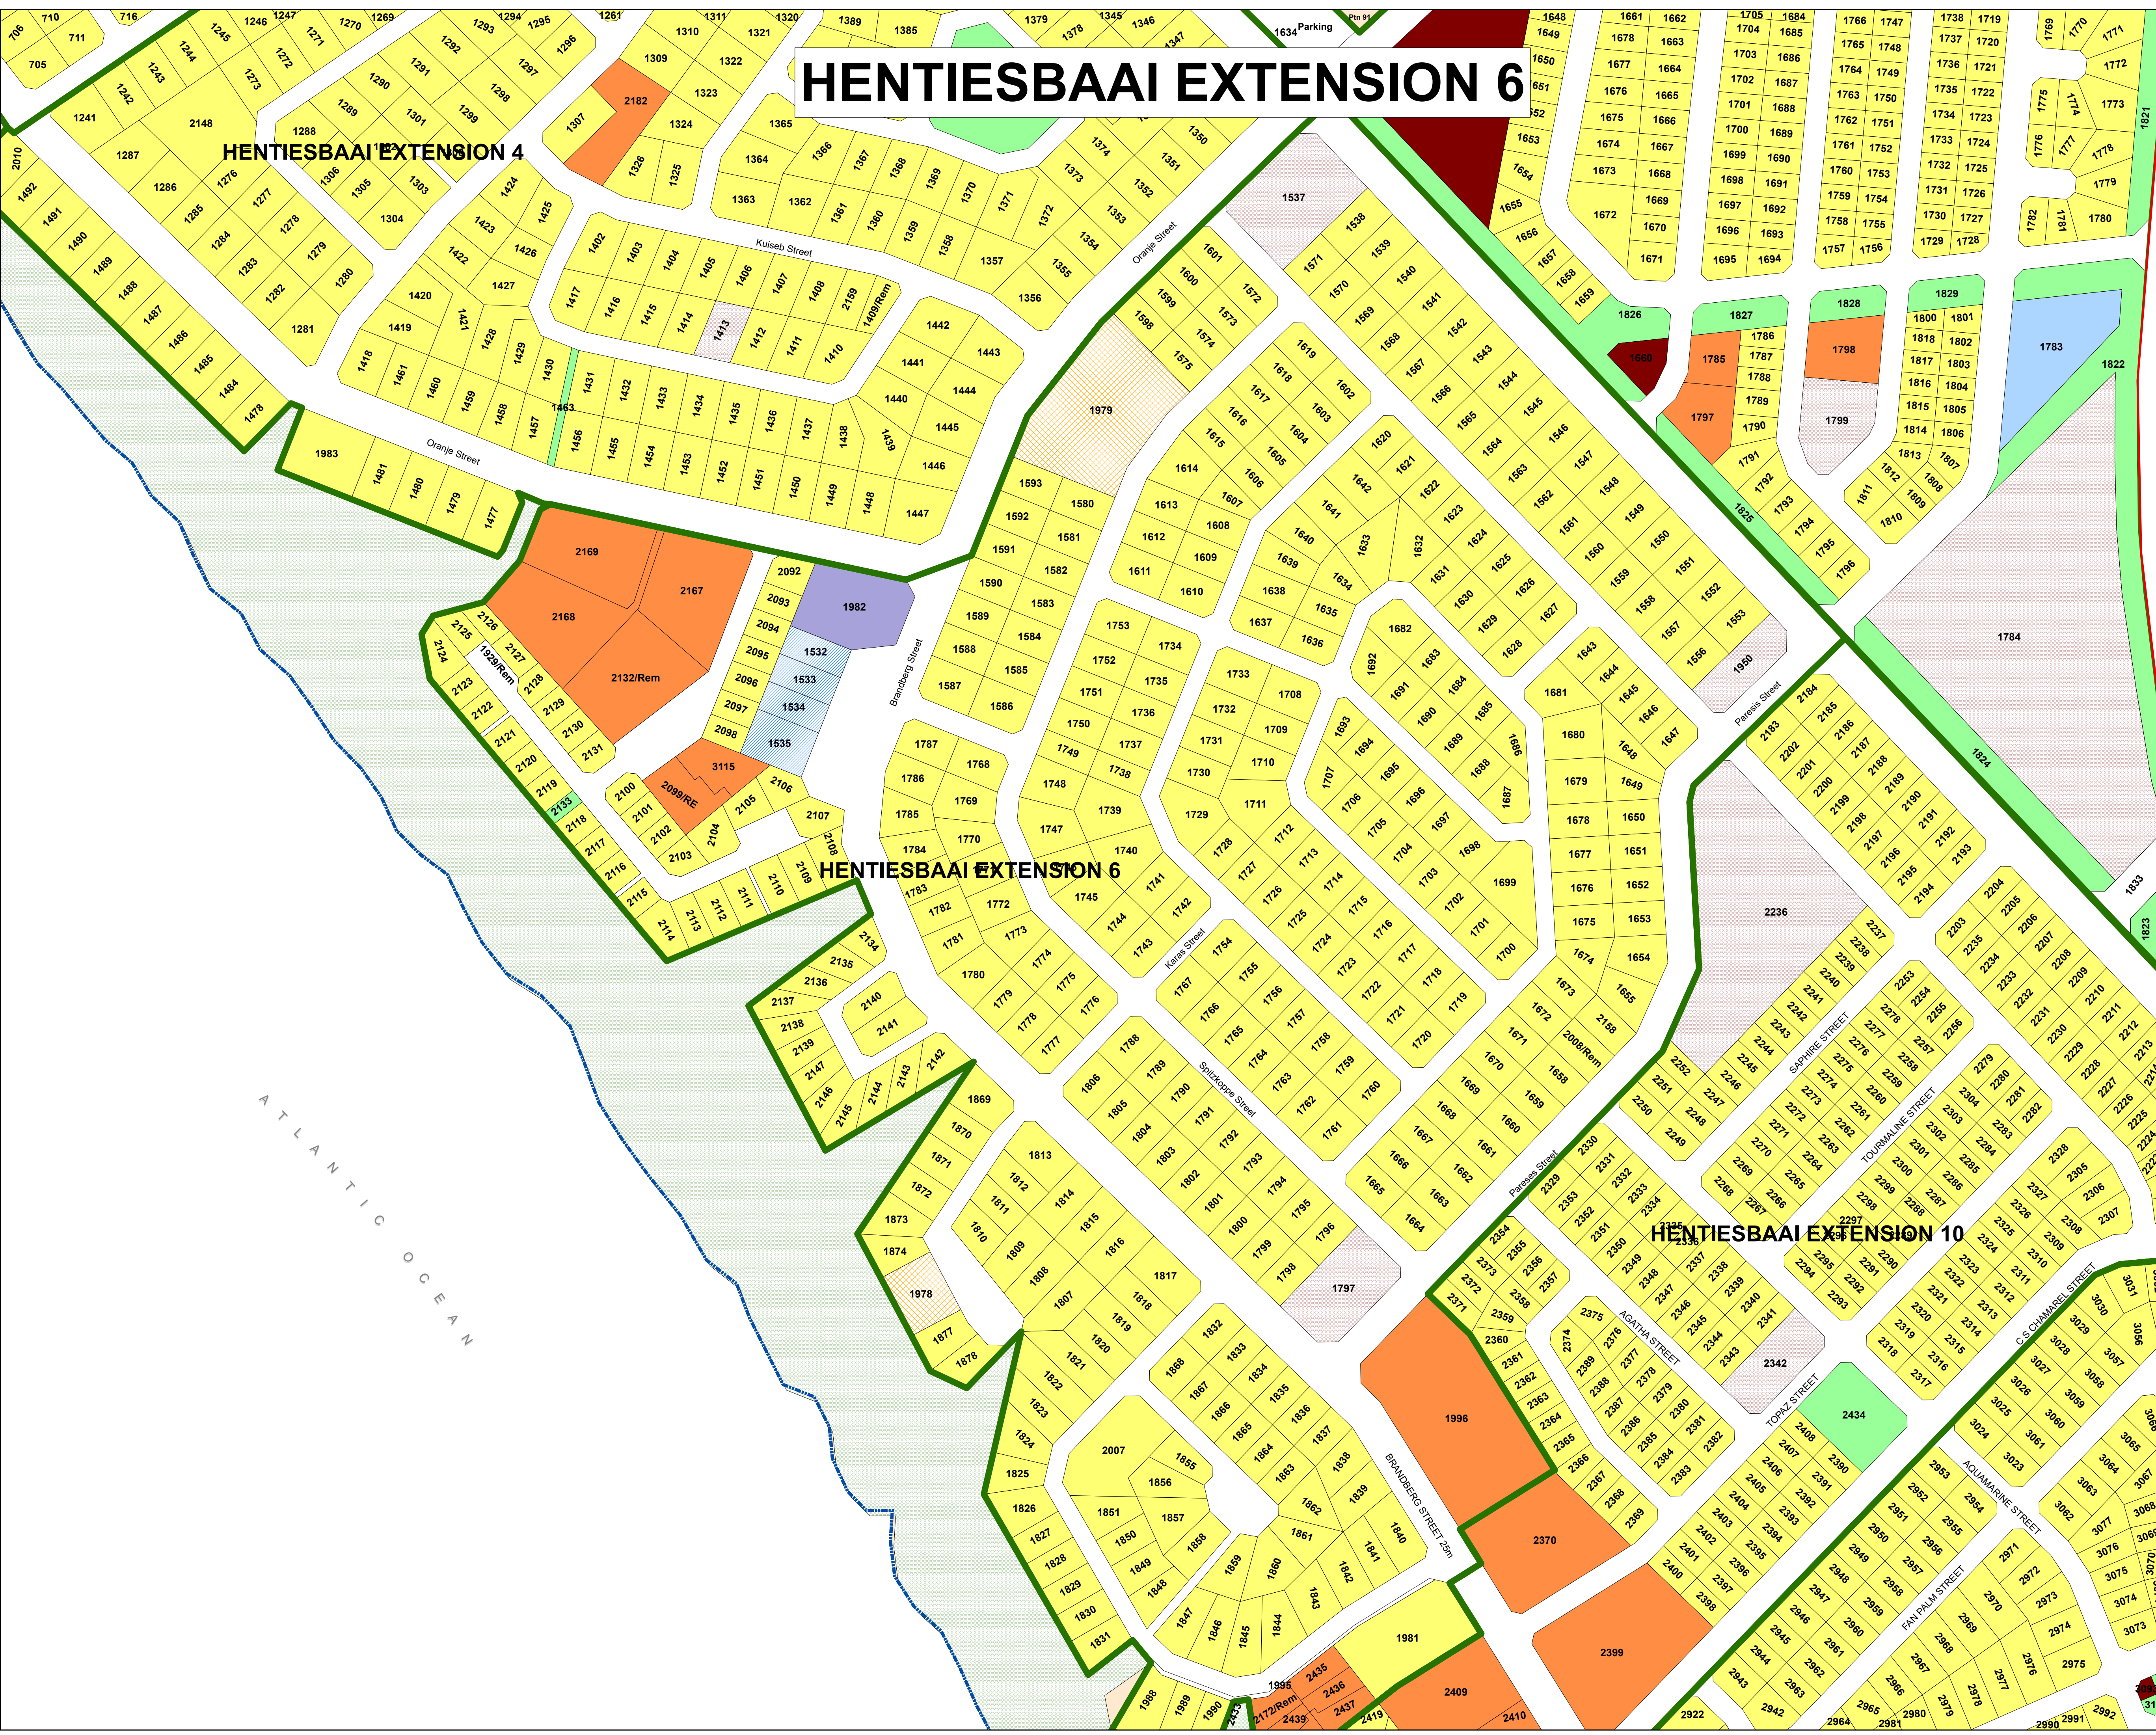

MUNICIPALITY OF HENTIES BAY

Legend

Zoning

- Single Residential
- General Residential 1
- General Residential 2
- Office
- Local Business
- General Business
- General Industrial
- Institutional
- Private Open Space
- Special
- Undetermined
- New Streets, Proposed Widening
- Street Closures
- Government
- Local Authority
- Public Open Space
- Cemetery
- Existing Streets
- Beach Area
- Educational
- Extension Boundary
- Local Authority Boundary

HENTIESBAAI EXTENSION 6

HENTIESBAAI EXTENSION 4

HENTIESBAAI EXTENSION 6

HENTIESBAAI EXTENSION 10

HENTIESBAAI EXTENSION 6

AUGUST 2016